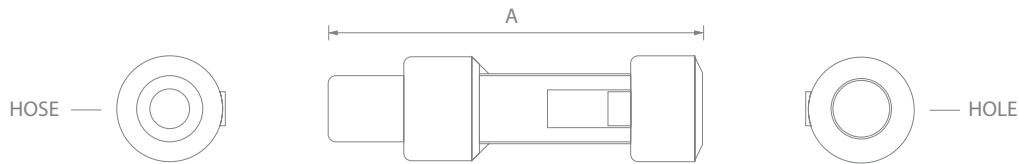

SUCTION CANNULAS | DESCRIPTION

Rectus suction cannulas are known in the business for high quality and functional design, which all together gives you an optimal tool in your hands.

The cannula consists of a head, a body with a regulation flap and a swivel. The head can adapt into every suction cannula and the swivel to almost every suction holder. Together this solution gives a wealth of opportunities and combinations, which can be seen in the table on the next page.

Rectus suction cannulas are made in different forms and shapes. The two basic models are: 08-line for saliva suction and the 07-line for strong suction and funnel.

The cannulas are available in black and grey (RAL7035).

SUCTION CANNULAS | FEATURES

Features of the suction cannulas include:

- ✓ Regulation flap
- ✓ Ergonomic swivel
- ✓ Wide assortment
- ✓ Private label

SUCTION CANNULAS | TECHNICAL SPECIFICATIONS

DIMENSIONS

ITEM NO.	LENGTH (A)	HOSE	HOLE	UNIT	COLOR
321608xdr	100 mm	Ø11 mm	Ø8 mm	Standard	Black
321611xdr	100 mm	Ø16 mm	Ø11 mm	Standard	Black
321607xdr	100 mm	Ø16 mm	Ø15,7 mm	Standard	Black
321606xdr	100 mm	Ø16 mm	Ø18,8 mm	Standard	Black
321608xdr	100 mm	Ø11 mm	Ø8 mm	Standard	Grey
321611xdr	100 mm	Ø16 mm	Ø11 mm	Standard	Grey
321607xdr	100 mm	Ø16 mm	Ø15,7 mm	Standard	Grey
321606xdr	100 mm	Ø16 mm	Ø18,8 mm	Standard	Grey
322608xdrplan	100 mm	Ø11 mm	Ø8 mm	Planmeca	Grey
322611xdrplan	100 mm	Ø16 mm	Ø11 mm	Planmeca	Grey
322607xdrplan	100 mm	Ø16 mm	Ø15,7 mm	Planmeca	Grey
322606xdrplan	100 mm	Ø16 mm	Ø18,8 mm	Planmeca	Grey
321608xdrflex	100 mm	Ø11 mm	Ø8 mm	Flex	Black
321611xdrflex	100 mm	Ø16 mm	Ø11 mm	Flex	Black
321607xdrflex	100 mm	Ø16 mm	Ø15,7 mm	Flex	Black
321606xdrflex	100 mm	Ø16 mm	Ø18,8 mm	Flex	Black
321608xdrkavo	100 mm	Ø11 mm	Ø8 mm	Kavo	Black
321611xdrkavo	100 mm	Ø16 mm	Ø11 mm	Kavo	Black